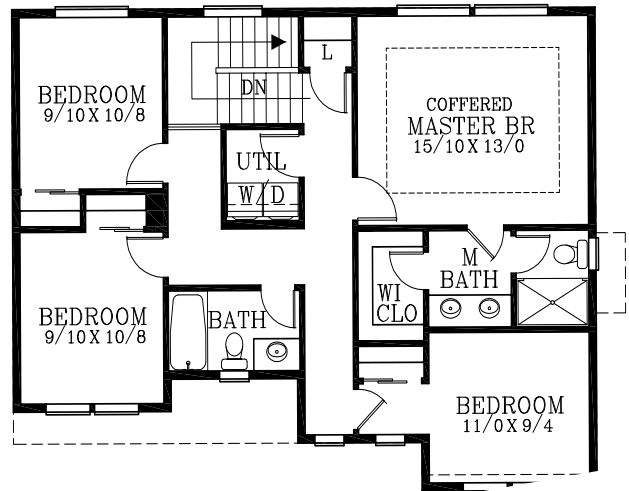

THE RIELLY

About The Property

Welcome home to a country cottage with classic styling and a modern floor plan. Everyone will love the combined great room with a continuous vaulted ceiling running the depth of the home. The comfortable master suite occupies one entire side of the home, for a quiet retreat. Two additional bedrooms share a full bath on the second floor.

- > **New Construction**
- > **4 Bedrooms, 2.5 Bathrooms**
- > **Great Room with Fireplace**
- > **Two Car Garage**

Square Footage

Total	1643
First Floor	1005
Second Floor	638
Garage	397

Dimensions

Width	39'-0"
Depth	40'-0"

Square footage may vary based upon lot size.

SITE MAP

THE RIELLY