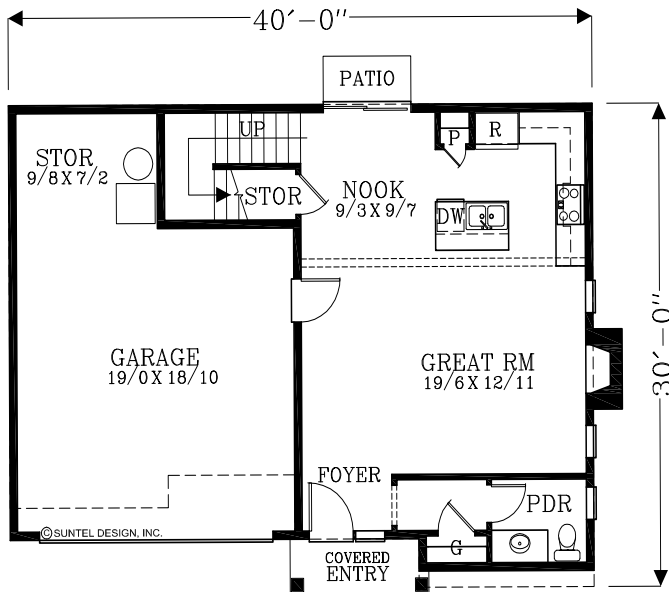

THE RIELLY

About The Property

Welcome home to a country cottage with classic styling and a modern floor plan. Everyone will love the combined great room with a continuous vaulted ceiling running the depth of the home. The comfortable master suite occupies one entire side of the home, for a quiet retreat. Two additional bedrooms share a full bath on the second floor.

- > **New Construction**
- > **4 Bedrooms, 2.5 Bathrooms**
- > **Great Room with Fireplace**
- > **Two Car Garage**

Square Footage

Total	1643
First Floor	1005
Second Floor	638
Garage	397

Dimensions

Width	39'-0"
Depth	40'-0"

Square footage may vary based upon lot size.

SITE MAP

THE RIELLY